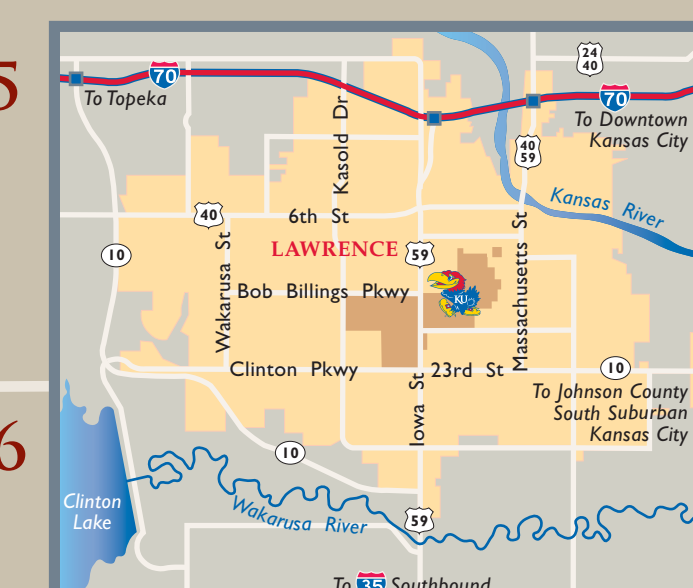

Parking Index	
Gold	Red
3 N. Strong & Bailey Halls G3	7 N.W. Green Hall F4
4 Jayhawk Boulevard G3	9 N. Nunemaker Hall E4
10 Sunflower Road H4	19 W. Burge Union E4
12 Lilac Lane H4	20 Hilltop E4
13 E. Danforth Chapel J3	33 S. Lindley Hall F4
14 E. Fraser Hall H4	34 E. Computer Ctr. H4
15 E. Blake Hall J4	36 W. Memorial Drive G3
16 E. Kansas Union J3	39 W. Memorial Drive H3
18 S. Wescoe Hall G4	41 W. Learned Hall E3
115 E. Smith Hall J3	51 Sudler House G2
126 Facilities Operations H4	52 E. Carruth-O'Leary Hall G2
Blue	Yellow
1 E. Carruth-O'Leary Hall G3	19 W. Burge Union E4
2 W. Budig Hall G3	50 E. JRP Hall G2
6 S.W. Green Hall F4	53 Mississippi Street H2
8 Sunnyside Avenue G4	55 W. Memorial Stadium G2
11 N. JRP Hall G2	56 Memorial Stadium G2
17 N. Summerfield Hall G4	57 Memorial Stadium G2
19 W. Burge Union E4	58 Memorial Stadium G2
21 W. Anschutz Library G4	59 W. Memorial Stadium G2
33 S. Lindley Hall F3	61 Sunnyside & Illinois H4
35 S. Military Science Bldg. G4	62 Sunnyside & Illinois H4
37 N. Haworth Hall G4	65 Memorial Stadium G2
38 E. Hall Center H4	71 S. Allen Fieldhouse F5
41 W. Learned Hall E3	72 E. Burge Union F4
54 W. Murphy Hall F4	90 S. Robinson Center G5
70 S. Allen Fieldhouse F5	91 E. Memorial Stadium H3
117 E. Watkins Health Center G5	94 E. Memorial Stadium H2
129 E. Learned Hall F3	117 E. Watkins Health Ctr. G5
201 N.E. Public Safety Bldg. B4	125 S. Horejsi Center F5
216 E. McCollum Labs D7	127 W. Oliver Hall F5
220 Motor Pool A4	200 N.W. Public Safety Bldg. B4
222 W. Youngberg Hall C5	202 W. Housing Warehouse C4
223 S. Higuchi D7	206 E. Nichols Hall C5
225 MRB C6	211 S. Moore & S. Parker Halls D6
300 Lied Center & Dole Institute C5	214 N. Smissman & W. Bridwell Labs C6
	218 Shenk Sports Complex C8
	219 FO Warehouse A4
	220 Motor Pool A4
	221 E. Youngberg Hall C5
	222 W. Youngberg Hall C5
	223 S. Higuchi D7
	225 MRB C6
	300 Lied Center & Dole Institute C5
	501- Continuing Education B6
	504

Legend
Emergency phone
Bus stop
Fine deposit box
Metered parking
Motorcycle parking
Reserved for the physically impaired
Traffic information booth
Parking & Transit
Permit parking and lot number
Building abbreviation
Park & Ride route
K-10 Connector stop

©2009 The University of Kansas. This edition produced for and is the sole property of the University of Kansas.